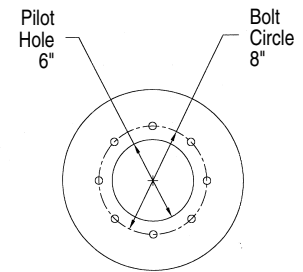

SMALL DIAMETER WHEELS

Implement Wheels

8 Hole Ag

Bolt Hole Size .656" with 90° Countersink

Wheel Size	Code	Offset	V/S	OPP V/S	Cap	Color	New Wold Part Number	Wt.
8.25X22.5	PW825225-8-32W	- 1 1/2"	5 1/2"	3 1/4"	PLATE	W	WPPW-225082-Q08819-032CW	65
11.25X22.5	PW1125225-8-35W	- 4"	8 3/4"	3 1/2"	PLATE	W	WPPW-225112-Q08819-035CW	75
13X22.5	PW13225-8-62W	- 1"	7 7/8"	6 1/4"	PLATE	W	WPPW-225130-Q08819-062CW	105
13X22.5	PW13225-8-45W	- 2 3/4"	9 5/8"	4 1/2"	PLATE	W	WPPW-225130-Q08819-045CW	105
8.25X24.5	PW825245-8-32W	- 1 1/2"	5 1/2"	3 1/4"	PLATE	W	WPPW-245082-Q08819-032CW	85

8 Hole JD

Bolt Hole Size .81" with No Countersink

Wheel Size	Code	Offset	V/S	OPP V/S	Cap	Color	New Wold Part Number	Wt.
18X16.1	PW18161-8JD-95W	0"	9 1/4"	9 1/2"	PLATE	W	WPPW-161180-Q08AMF-095CW	60
13X22.5	PW13225-8JD-62W	- 1 "	7 7/8"	6 1/4"	PLATE	W	WPPW-225130-Q08AMF-062CW	105

10 Hole Stud Pilot

Bolt Hole Size .81" with No Countersink

Wheel Size	Code	Offset	V/S	OPP V/S	Cap	Color	New Wold Part Number	Wt.
18X16.1	PW18161-10BS-95W	0"	9 1/4"	9 1/2"	PLATE	W	WPPW-161180-Q10BMF1-095CW	60
13X22.5	PW13225-10BS-62W	- 1 "	7 7/8"	6 1/4"	PLATE	W	WPPW-225130-Q10BMF1-062CW	105

10 Hole Skid Loader

Wheel Size	Code	Offset	V/S	OPP V/S	Cap	Color	New Wold Part Number	Wt.
10.5X17.5	PW105175-10-430-V	- 1 1/2"	7-1/8"	4-3/8"	7500	O	WNIW175105-108WB-043OR-V	55

Prices are effective

Prices are subject to change without notice