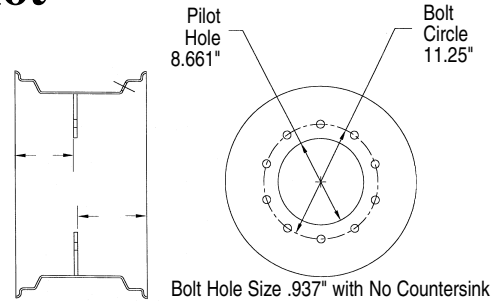

SMALL DIAMETER WHEELS

Implement Wheels

8 Hole Ag

Bolt Hole Size .656" with 90° Countersink

Wheel Size	Code	Offset	V/S	OPP V/S	Cap	Color	New Wold Part Number	Wt.
8.25X22.5	PW825225-8-32W	- 1 1/2"	5 1/2"	3 1/4"	PLATE	W	WPPW-225082-Q08819-032CW	65
11.25X22.5	PW1125225-8-35W	- 4"	8 3/4"	3 1/2"	PLATE	W	WPPW-225112-Q08819-035CW	75
13X22.5	PW13225-8-62W	- 1"	7 7/8"	6 1/4"	PLATE	W	WPPW-225130-Q08819-062CW	105
13X22.5	PW13225-8-45W	- 2 3/4"	9 5/8"	4 1/2"	PLATE	W	WPPW-225130-Q08819-045CW	105
8.25X24.5	PW825245-8-32W	- 1 1/2"	5 1/2"	3 1/4"	PLATE	W	WPPW-245082-Q08819-032CW	85

10 Hole Stud Pilot

Bolt Hole Size .81" with No Countersink

Wheel Size	Code	Offset	V/S	OPP V/S	Cap	Color	New Wold Part Number	Wt.
18X16.1	PW18161-10BS-95W	0"	9 1/4"	9 1/2"	PLATE	W	WPPW-161180-Q10BMF1-095CW	60
13X22.5	PW13225-10BS-62W	- 1 "	7 7/8"	6 1/4"	PLATE	W	WPPW-225130-Q10BMF1-062CW	105

Plate Wheels

10 Hole Hub Pilot

Wheel Size	Code	Offset	V/S	OPP V/S	Cap	Color	New Wold Part Number	Wt.
13X22.5	PW13225-10HP-62W	- 1 "	7 7/8"	6 1/4"	PLATE	W	WPPW-225130-Q10BQF-062CW	101

10 Hole Budd Nut

Wheel Size	Code	Offset	V/S	OPP V/S	Cap	Color	New Wold Part Number	Wt.
13X22.5	PW13225-10SP-62W	- 1 "	7 7/8"	6 1/4"	PLATE	W	WPPW-225130-Q10BWB1-062CW	101

10 Hole Skid Loader

Wheel Size	Code	Offset	V/S	OPP V/S	Cap	Color	New Wold Part Number	Wt.
10.5X17.5	PW105175-10-430-V	- 1 1/2"	7-1/8"	4-3/8"	7500	O	WNIW175105-108WB-043OR-V	55

Prices are effective

Prices are subject to change without notice