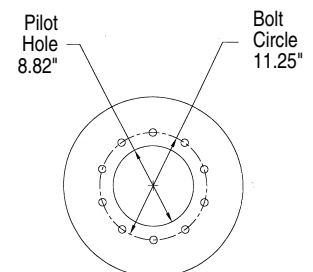

SMALL DIAMETER WHEELS

Implement Wheels

8 Hole Ag

Bolt Hole Size .656" with 90° Countersink

Wheel Size	Code	Offset	V/S	OPP V/S	Cap	Color	New Wold Part Number	Wt.
8.25X22.5	PW825225-8-32W	- 1 1/2"	5 1/2"	3 1/4"	PLATE	W	WPPW-225082-Q08819-032CW	65
11.25X22.5	PW1125225-8-35W	- 4"	8 3/4"	3 1/2"	PLATE	W	WPPW-225112-Q08819-035CW	75
13X22.5	PW13225-8-62W	- 1"	7 7/8"	6 1/4"	PLATE	W	WPPW-225130-Q08819-062CW	105
13X22.5	PW13225-8-45W	- 2 3/4"	9 5/8"	4 1/2"	PLATE	W	WPPW-225130-Q08819-045CW	105
8.25X24.5	PW825245-8-32W	- 1 1/2"	5 1/2"	3 1/4"	PLATE	W	WPPW-245082-Q08819-032CW	85

8 Hole JD

Bolt Hole Size .81" with No Countersink

Wheel Size	Code	Offset	V/S	OPP V/S	Cap	Color	New Wold Part Number	Wt.
18X16.1	PW18161-8JD-95W	0"	9 1/4"	9 1/2"	PLATE	W	WPPW-161180-Q08AMF-095CW	60
13X22.5	PW13225-8JD-62W	- 1 "	7 7/8"	6 1/4"	PLATE	W	WPPW-225130-Q08AMF-062CW	105

10 Hole Stud Pilot

Bolt Hole Size .81" with No Countersink

Wheel Size	Code	Offset	V/S	OPP V/S	Cap	Color	New Wold Part Number	Wt.
18X16.1	PW18161-10BS-95W	0"	9 1/4"	9 1/2"	PLATE	W	WPPW-161180-Q10BMF1-095CW	60
13X22.5	PW13225-10BS-62W	- 1 "	7 7/8"	6 1/4"	PLATE	W	WPPW-225130-Q10BMF1-062CW	105

10 Hole Skid Loader

Wheel Size	Code	Offset	V/S	OPP V/S	Cap	Color	New Wold Part Number	Wt.
10.5X17.5	PW105175-10-430-V	- 1 1/2"	7-1/8"	4-3/8"	7500	O	WNIW175105-108WB-043OR-V	55

Prices are effective

Prices are subject to change without notice