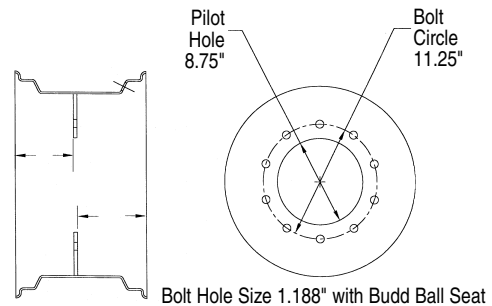

SMALL DIAMETER WHEELS

Implement Wheels

8 Hole Ag

Bolt Hole Size .656" with 90° Countersink

Wheel Size	Code	Offset	V/S	OPP V/S	Cap	Color	New Wold Part Number	Wt.
8.25X22.5	PW825225-8-32W	- 1 1/2"	5 1/2"	3 1/4"	PLATE	W	WPPW-225082-Q08819-032CW	65
11.25X22.5	PW1125225-8-35W	- 4"	8 3/4"	3 1/2"	PLATE	W	WPPW-225112-Q08819-035CW	75
13X22.5	PW13225-8-62W	- 1"	7 7/8"	6 1/4"	PLATE	W	WPPW-225130-Q08819-062CW	105
13X22.5	PW13225-8-45W	- 2 3/4"	9 5/8"	4 1/2"	PLATE	W	WPPW-225130-Q08819-045CW	105
8.25X24.5	PW825245-8-32W	- 1 1/2"	5 1/2"	3 1/4"	PLATE	W	WPPW-245082-Q08819-032CW	85

10 Hole Stud Pilot

Bolt Hole Size .81" with No Countersink

Wheel Size	Code	Offset	V/S	OPP V/S	Cap	Color	New Wold Part Number	Wt.
18X16.1	PW18161-10BS-95W	0"	9 1/4"	9 1/2"	PLATE	W	WPPW-161180-Q10BMF1-095CW	60
13X22.5	PW13225-10BS-62W	- 1 "	7 7/8"	6 1/4"	PLATE	W	WPPW-225130-Q10BMF1-062CW	105

Plate Wheels

10 Hole Hub Pilot

Wheel Size	Code	Offset	V/S	OPP V/S	Cap	Color	New Wold Part Number	Wt.
13X22.5	PW13225-10HP-62W	- 1 "	7 7/8"	6 1/4"	PLATE	W	WPPW-225130-Q10BQF-062CW	101

10 Hole Budd Nut

Wheel Size	Code	Offset	V/S	OPP V/S	Cap	Color	New Wold Part Number	Wt.
13X22.5	PW13225-10SP-62W	- 1 "	7 7/8"	6 1/4"	PLATE	W	WPPW-225130-Q10BWB1-062CW	101

10 Hole Skid Loader

Wheel Size	Code	Offset	V/S	OPP V/S	Cap	Color	New Wold Part Number	Wt.
10.5X17.5	PW105175-10-430-V	- 1 1/2"	7-1/8"	4-3/8"	7500	O	WNIW175105-108WB-043OR-V	55

Prices are effective

Prices are subject to change without notice