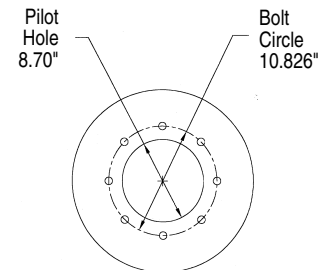

SMALL DIAMETER WHEELS

Implement Wheels

8 Hole Ag

Bolt Hole Size .656" with 90° Countersink

Wheel Size	Code	Offset	V/S	OPP V/S	Cap	Color	New Wold Part Number	Wt.
8.25X22.5	PW825225-8-32W	- 1 1/2"	5 1/2"	3 1/4"	PLATE	W	WPPW-225082-Q08819-032CW	65
11.25X22.5	PW1125225-8-35W	- 4"	8 3/4"	3 1/2"	PLATE	W	WPPW-225112-Q08819-035CW	75
13X22.5	PW13225-8-62W	- 1"	7 7/8"	6 1/4"	PLATE	W	WPPW-225130-Q08819-062CW	105
13X22.5	PW13225-8-45W	- 2 3/4"	9 5/8"	4 1/2"	PLATE	W	WPPW-225130-Q08819-045CW	105
8.25X24.5	PW825245-8-32W	- 1 1/2"	5 1/2"	3 1/4"	PLATE	W	WPPW-245082-Q08819-032CW	85

8 Hole JD

Bolt Hole Size .81" with No Countersink

Wheel Size	Code	Offset	V/S	OPP V/S	Cap	Color	New Wold Part Number	Wt.
18X16.1	PW18161-8JD-95W	0"	9 1/4"	9 1/2"	PLATE	W	WPPW-161180-Q08AMF-095CW	60
13X22.5	PW13225-8JD-62W	- 1 "	7 7/8"	6 1/4"	PLATE	W	WPPW-225130-Q08AMF-062CW	105

10 Hole Stud Pilot

Bolt Hole Size .81" with No Countersink

Wheel Size	Code	Offset	V/S	OPP V/S	Cap	Color	New Wold Part Number	Wt.
18X16.1	PW18161-10BS-95W	0"	9 1/4"	9 1/2"	PLATE	W	WPPW-161180-Q10BMF1-095CW	60
13X22.5	PW13225-10BS-62W	- 1 "	7 7/8"	6 1/4"	PLATE	W	WPPW-225130-Q10BMF1-062CW	105

10 Hole Skid Loader

Wheel Size	Code	Offset	V/S	OPP V/S	Cap	Color	New Wold Part Number	Wt.
10.5X17.5	PW105175-10-430-V	- 1 1/2"	7-1/8"	4-3/8"	7500	O	WNIW175105-108WB-043OR-V	55

Prices are effective

Prices are subject to change without notice