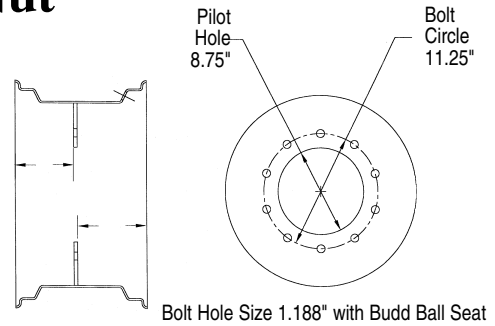

SMALL DIAMETER WHEELS

Implement Wheels

8 Hole Ag

Bolt Hole Size .656" with 90° Countersink

Wheel Size	Code	Offset	V/S	OPP V/S	Cap	Color	New Wold Part Number	Wt.
8.25X22.5	PW825225-8-32W	- 1 1/2"	5 1/2"	3 1/4"	PLATE	W	WPPW-225082-Q08819-032CW	65
11.25X22.5	PW1125225-8-35W	- 4"	8 3/4"	3 1/2"	PLATE	W	WPPW-225112-Q08819-035CW	75
13X22.5	PW13225-8-62W	- 1"	7 7/8"	6 1/4"	PLATE	W	WPPW-225130-Q08819-062CW	105
13X22.5	PW13225-8-45W	- 2 3/4"	9 5/8"	4 1/2"	PLATE	W	WPPW-225130-Q08819-045CW	105
8.25X24.5	PW825245-8-32W	- 1 1/2"	5 1/2"	3 1/4"	PLATE	W	WPPW-245082-Q08819-032CW	85

10 Hole Stud Pilot

Bolt Hole Size .81" with No Countersink

Wheel Size	Code	Offset	V/S	OPP V/S	Cap	Color	New Wold Part Number	Wt.
18X16.1	PW18161-10BS-95W	0"	9 1/4"	9 1/2"	PLATE	W	WPPW-161180-Q10BMF1-095CW	60
13X22.5	PW13225-10BS-62W	- 1 "	7 7/8"	6 1/4"	PLATE	W	WPPW-225130-Q10BMF1-062CW	105

Plate Wheels

10 Hole Hub Pilot

Wheel Size	Code	Offset	V/S	OPP V/S	Cap	Color	New Wold Part Number	Wt.
13X22.5	PW13225-10HP-62W	- 1 "	7 7/8"	6 1/4"	PLATE	W	WPPW-225130-Q10BQF-062CW	101

10 Hole Budd Nut

Wheel Size	Code	Offset	V/S	OPP V/S	Cap	Color	New Wold Part Number	Wt.
13X22.5	PW13225-10SP-62W	- 1 "	7 7/8"	6 1/4"	PLATE	W	WPPW-225130-Q10BWB1-062CW	101

10 Hole Skid Loader

Wheel Size	Code	Offset	V/S	OPP V/S	Cap	Color	New Wold Part Number	Wt.
10.5X17.5	PW105175-10-430-V	- 1 1/2"	7-1/8"	4-3/8"	7500	O	WNIW175105-108WB-043OR-V	55

Prices are effective

Prices are subject to change without notice