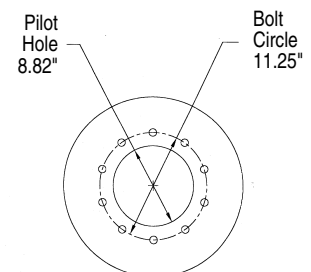

SMALL DIAMETER WHEELS

Implement Wheels

8 Hole Ag

Bolt Hole Size .656" with 90° Countersink

Wheel Size	Code	Offset	V/S	OPP V/S	Cap	Color	New Wold Part Number	Wt.
8.25X22.5	PW825225-8-32W	- 1 1/2"	5 1/2"	3 1/4"	PLATE	W	WPPW-225082-Q08819-032CW	65
11.25X22.5	PW1125225-8-35W	- 4"	8 3/4"	3 1/2"	PLATE	W	WPPW-225112-Q08819-035CW	75
13X22.5	PW13225-8-62W	- 1"	7 7/8"	6 1/4"	PLATE	W	WPPW-225130-Q08819-062CW	105
13X22.5	PW13225-8-45W	- 2 3/4"	9 5/8"	4 1/2"	PLATE	W	WPPW-225130-Q08819-045CW	105
8.25X24.5	PW825245-8-32W	- 1 1/2"	5 1/2"	3 1/4"	PLATE	W	WPPW-245082-Q08819-032CW	85

8 Hole JD

Bolt Hole Size .81" with No Countersink

Wheel Size	Code	Offset	V/S	OPP V/S	Cap	Color	New Wold Part Number	Wt.
18X16.1	PW18161-8JD-95W	0"	9 1/4"	9 1/2"	PLATE	W	WPPW-161180-Q08AMF-095CW	60
13X22.5	PW13225-8JD-62W	- 1 "	7 7/8"	6 1/4"	PLATE	W	WPPW-225130-Q08AMF-062CW	105

10 Hole Stud Pilot

Bolt Hole Size .81" with No Countersink

Wheel Size	Code	Offset	V/S	OPP V/S	Cap	Color	New Wold Part Number	Wt.
18X16.1	PW18161-10BS-95W	0"	9 1/4"	9 1/2"	PLATE	W	WPPW-161180-Q10BMF1-095CW	60
13X22.5	PW13225-10BS-62W	- 1 "	7 7/8"	6 1/4"	PLATE	W	WPPW-225130-Q10BMF1-062CW	105