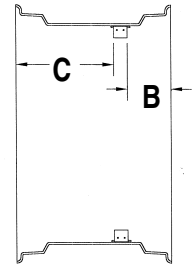

8 Clamp

Rim Size	Clamps	A Bolt Circle	Code	B Valve Side	C Opposite	Color	New Wold Number	Weight
12X26	8	22.25	RC1226-8SM	3	8 1/4	SILVER	WNRC-260120-08NIS-082SM	61
12X26	8	22.25	RC1226-8Y	3	8 1/4	YELLOW	WNRC-260120-08NIS-082JY	61
15X26	8	22.25	RC1526-8SM	4 1/2	9 7/8	SILVER	WNRC-260150-08NIS-099SM	76
15X26	8	22.25	RC1526-8Y	4 1/2	9 7/8	YELLOW	WNRC-260150-08NIS-099JY	76
12X28	8	24.25	RC1228-8SM	3 1/2	8 3/8	SILVER	WNRC-280120-08RIS-084SM	64
12X28	8	24.25	RC1228-8Y	3 1/2	8 3/8	YELLOW	WNRC-280120-08RIS-084JY	64
15X28	8	24.25	RC1528-8SM	4 1/4	9 1/2	SILVER	WNRC-280150-08RIS-095SM	80
15X28	8	24.25	RC1528-8Y	4 1/4	9 1/2	YELLOW	WNRC-280150-08RIS-095JY	80
13X30	8	26.25	RC1330-8SM	3 1/2	9	SILVER	WNRC-300130-08TIS-090SM	82
13X30	8	26.25	RC1330-8Y	3 1/2	9	YELLOW	WNRC-300130-08TIS-090JY	82
15X30	8	26.25	RC1530-8SM	4 1/2	9 7/8	SILVER	WNRC-300150-08TIS-099SM	97
15X30	8	26.25	RC1530-8Y	4 1/2	9 7/8	YELLOW	WNRC-300150-08TIS-099JY	97