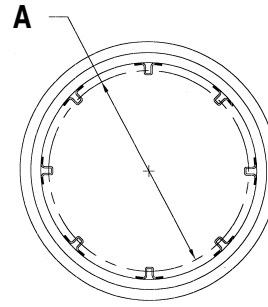

8 Clamp

Rim Size	Clamps	A Bolt Circle	Code	B Valve Side	C Opposite	Color	New Wold Number	Weight
12X26	8	22.25	RC1226-8SM	3	8 1/4	SILVER	WNRC-260120-08NIS-082SM	61
12X26	8	22.25	RC1226-8Y	3	8 1/4	YELLOW	WNRC-260120-08NIS-082JY	61
15X26	8	22.25	RC1526-8SM	4 1/2	9 7/8	SILVER	WNRC-260150-08NIS-099SM	76
15X26	8	22.25	RC1526-8Y	4 1/2	9 7/8	YELLOW	WNRC-260150-08NIS-099JY	76
12X28	8	24.25	RC1228-8SM	3 1/2	8 3/8	SILVER	WNRC-280120-08RIS-084SM	64
12X28	8	24.25	RC1228-8Y	3 1/2	8 3/8	YELLOW	WNRC-280120-08RIS-084JY	64
15X28	8	24.25	RC1528-8SM	4 1/4	9 1/2	SILVER	WNRC-280150-08RIS-095SM	80
15X28	8	24.25	RC1528-8Y	4 1/4	9 1/2	YELLOW	WNRC-280150-08RIS-095JY	80
13X30	8	26.25	RC1330-8SM	3 1/2	9	SILVER	WNRC-300130-08TIS-090SM	82
13X30	8	26.25	RC1330-8Y	3 1/2	9	YELLOW	WNRC-300130-08TIS-090JY	82
15X30	8	26.25	RC1530-8SM	4 1/2	9 7/8	SILVER	WNRC-300150-08TIS-099SM	97
15X30	8	26.25	RC1530-8Y	4 1/2	9 7/8	YELLOW	WNRC-300150-08TIS-099JY	97