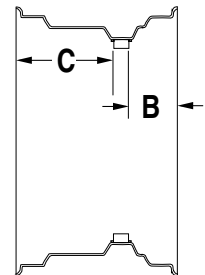

8 Clamp Deep Well

Rim Size	Clamps	A Bolt Circle	Code	B DW Side	C Opposite	Color	New Wold Number	Weight
16X34	8	28.25	RC1634DW-8W	5 5/8	10	WHITE	WPRC-340160-08UIS3-100FW	110
11X38	8	32.25	RC1138DW-8W	5 1/4	5 1/4	WHITE	WPRC-380110-08WIS4-052FW	85
14X38	8	32.25	RC1438DW-8W	5 3/8	8 3/8	WHITE	WPRC-380140-08WIS4-084FW	106

This rim is a Deep Well Rim and has a valve stem hole on each side.

Prices are effective

Prices are subject to change without notice

Prices are F.O.B. St. Ansgar, Iowa

P.O. Box 129 • St. Ansgar, Iowa 50472 • 641-713-2205 • 1-800-443-9653 • Fax 641-713-4483