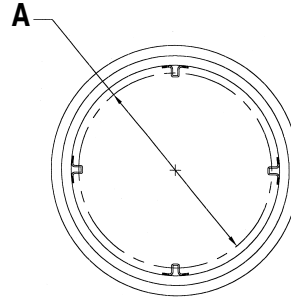

### 4 Clamp

Rim Size	Clamps	A Bolt Circle	Code	B Valve Side	C Opposite	Color	New Wold Number	Weight
7X24	4	20.5	RC724-4SM	2 1/8	4	SILVER	WNRC-240070-04KIS-040SM	31
8X24	4	20.25	RC824-4SM	1 5/8	5 5/8	SILVER	WNRC-240080-04GIS-056SM	33
9X24	4	20.25	RC924-4SM	2 1/4	6 1/8	SILVER	WNRC-240090-04GIS-061SM	35
10X24	4	20.25	RC1024-4SM	2 3/4	6 3/4	SILVER	WNRC-240100-04GIS-067SM	37
12X24	4	20.25	RC1224-4SM	3 3/4	7 3/4	SILVER	WNRC-240120-04GIS-047SM	51

### 6 Clamp

Rim Size	Clamps	A Bolt Circle	Code	B Valve Side	C Opposite	Color	New Wold Number	Weight
10X24	6	20.25	RC1024-6SM	6 1/2	2 3/4	SILVER	WNRC-240100-06KIR-027SM	39
12X24	6	20.25	RC1224-6SM	7 3/4	3 5/8	SILVER	WNRC-240120-06KIR-036SM	53
15X24	6	20.25	RC1524-6SM	3 5/8	10 3/4	SILVER	WNRC-240150-06KIS-107SM	59
9X28	6	24.25	RC928-6SM	6 1/8	2	SILVER	WNRC-280090-06RIS-020SM	40
10X28	6	24.25	RC1028-6SM	6 5/8	2 3/8	SILVER	WNRC-280100-06RIS-024SM	46
11X28	6	24.25	RC1128-6SM	7 1/8	3 1/4	SILVER	WNRC-280110-06RIS-032SM	53
12X28	6	24.25	RC1228-6SM	7 3/4	3 5/8	SILVER	WNRC-280120-06RIS-036SM	62
15X28	6	24.25	RC1528-6	9 1/4	5 1/8	SILVER	WNRC-280150-06RIS-051SM	78

### 6 Clamp Deep Well

Rim Size	Clamps	A Bolt Circle	Code	B DW Side	C Opposite	Color	New Wold Number	Weight
16X30DW	6	24.25	RC1630DW-6W	5 1/2	9 5/8	WHITE	WPRC-300160-06RIS-096FW	97

This rim is a Deep Well Rim and has a valve stem hole on each side.

## Rim & Clamp

**3 Clamp  
C Farmall**

Rim Size	Clamps	A Bolt Circle	Code	B Valve Side	C Opposite	Color	New Wold Number	Weight	
3X15	3	11.25	RC315-3SM	5/8	3	SILVER	WNRC-150030-03BEF-030SM		

**6 Clamp  
C Farmall**