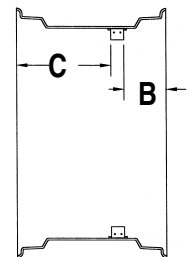

### 4 Clamp

Rim Size	Clamps	A Bolt Circle	Code	B Valve Side	C Opposite	Color	New Wold Number	Weight
7X24	4	20.5	RC724-4SM	2 1/8	4	SILVER	WNRC-240070-04KIS-040SM	31
8X24	4	20.25	RC824-4SM	1 5/8	5 5/8	SILVER	WNRC-240080-04GIS-056SM	33
9X24	4	20.25	RC924-4SM	2 1/4	6 1/8	SILVER	WNRC-240090-04GIS-061SM	35
10X24	4	20.25	RC1024-4SM	2 3/4	6 3/4	SILVER	WNRC-240100-04GIS-067SM	37
12X24	4	20.25	RC1224-4SM	3 3/4	7 3/4	SILVER	WNRC-240120-04GIS-047SM	51

### 6 Clamp

Rim Size	Clamps	A Bolt Circle	Code	B Valve Side	C Opposite	Color	New Wold Number	Weight
10X24	6	20.25	RC1024-6SM	6 1/2	2 3/4	SILVER	WNRC-240100-06KIR-027SM	39
12X24	6	20.25	RC1224-6SM	7 3/4	3 5/8	SILVER	WNRC-240120-06KIR-036SM	53
15X24	6	20.25	RC1524-6SM	3 5/8	10 3/4	SILVER	WNRC-240150-06KIS-107SM	59
9X28	6	24.25	RC928-6SM	6 1/8	2	SILVER	WNRC-280090-06RIS-020SM	40
10X28	6	24.25	RC1028-6SM	6 5/8	2 3/8	SILVER	WNRC-280100-06RIS-024SM	46
11X28	6	24.25	RC1128-6SM	7 1/8	3 1/4	SILVER	WNRC-280110-06RIS-032SM	53
12X28	6	24.25	RC1228-6SM	7 3/4	3 5/8	SILVER	WNRC-280120-06RIS-036SM	62
15X28	6	24.25	RC1528-6	9 1/4	5 1/8	SILVER	WNRC-280150-06RIS-051SM	78

### 6 Clamp Deep Well

Rim Size	Clamps	A Bolt Circle	Code	B DW Side	C Opposite	Color	New Wold Number	Weight
16X30DW	6	24.25	RC1630DW-6W	5 1/2	9 5/8	WHITE	WPRC-300160-06RIS-096FW	97

This rim is a Deep Well Rim and has a valve stem hole on each side.