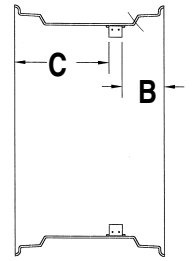

### 4 Clamp

Rim Size	Clamps	A Bolt Circle	Code	B Valve Side	C Opposite	Color	New Wold Number	Weight
7X24	4	20.5	RC724-4SM	2 1/8	4	SILVER	WNRC-240070-04KIS-040SM	31
8X24	4	20.25	RC824-4SM	1 5/8	5 5/8	SILVER	WNRC-240080-04GIS-056SM	33
9X24	4	20.25	RC924-4SM	2 1/4	6 1/8	SILVER	WNRC-240090-04GIS-061SM	35
10X24	4	20.25	RC1024-4SM	2 3/4	6 3/4	SILVER	WNRC-240100-04GIS-067SM	37
12X24	4	20.25	RC1224-4SM	3 3/4	7 3/4	SILVER	WNRC-240120-04GIS-047SM	51

### 6 Clamp

Rim Size	Clamps	A Bolt Circle	Code	B Valve Side	C Opposite	Color	New Wold Number	Weight
10X24	6	20.25	RC1024-6SM	6 1/2	2 3/4	SILVER	WNRC-240100-06KIR-027SM	39
12X24	6	20.25	RC1224-6SM	7 3/4	3 5/8	SILVER	WNRC-240120-06KIR-036SM	53
15X24	6	20.25	RC1524-6SM	3 5/8	10 3/4	SILVER	WNRC-240150-06KIS-107SM	59
9X28	6	24.25	RC928-6SM	6 1/8	2	SILVER	WNRC-280090-06RIS-020SM	40
10X28	6	24.25	RC1028-6SM	6 5/8	2 3/8	SILVER	WNRC-280100-06RIS-024SM	46
11X28	6	24.25	RC1128-6SM	7 1/8	3 1/4	SILVER	WNRC-280110-06RIS-032SM	53
12X28	6	24.25	RC1228-6SM	7 3/4	3 5/8	SILVER	WNRC-280120-06RIS-036SM	62
15X28	6	24.25	RC1528-6	9 1/4	5 1/8	SILVER	WNRC-280150-06RIS-051SM	78

### 6 Clamp Deep Well

Rim Size	Clamps	A Bolt Circle	Code	B DW Side	C Opposite	Color	New Wold Number	Weight
16X30DW	6	24.25	RC1630DW-6W	5 1/2	9 5/8	WHITE	WPRC-300160-06RIS-096FW	97

This rim is a Deep Well Rim and has a valve stem hole on each side.