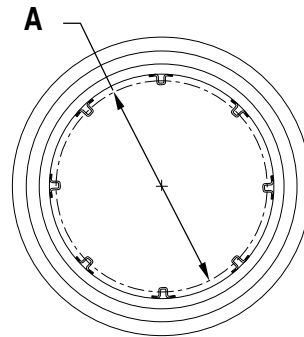

8 Clamp Deep Well

Rim Size	Clamps	A Bolt Circle	Code	B DW Side	C Opposite	Color	New Wold Number	Weight
16X34	8	28.25	RC1634DW-8W	5 5/8	10	WHITE	WPRC-340160-08UIS3-100FW	110
11X38	8	32.25	RC1138DW-8W	5 1/4	5 1/4	WHITE	WPRC-380110-08WIS4-052FW	85
14X38	8	32.25	RC1438DW-8W	5 3/8	8 3/8	WHITE	WPRC-380140-08WIS4-084FW	106

This rim is a Deep Well Rim and has a valve stem hole on each side.

Prices are effective

Prices are subject to change without notice

Prices are F.O.B. St. Ansgar, Iowa

P.O. Box 129 • St. Ansgar, Iowa 50472 • 641-713-2205 • 1-800-443-9653 • Fax 641-713-4483