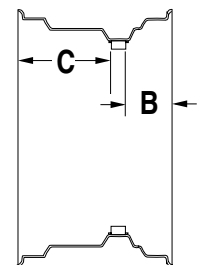

### 4 Clamp

Rim Size	Clamps	A Bolt Circle	Code	B Valve Side	C Opposite	Color	New Wold Number	Weight
7X24	4	20.5	RC724-4SM	2 1/8	4	SILVER	WNRC-240070-04KIS-040SM	31
8X24	4	20.25	RC824-4SM	1 5/8	5 5/8	SILVER	WNRC-240080-04GIS-056SM	33
9X24	4	20.25	RC924-4SM	2 1/4	6 1/8	SILVER	WNRC-240090-04GIS-061SM	35
10X24	4	20.25	RC1024-4SM	2 3/4	6 3/4	SILVER	WNRC-240100-04GIS-067SM	37
12X24	4	20.25	RC1224-4SM	3 3/4	7 3/4	SILVER	WNRC-240120-04GIS-047SM	51

### 6 Clamp

Rim Size	Clamps	A Bolt Circle	Code	B Valve Side	C Opposite	Color	New Wold Number	Weight
10X24	6	20.25	RC1024-6SM	6 1/2	2 3/4	SILVER	WNRC-240100-06KIR-027SM	39
12X24	6	20.25	RC1224-6SM	7 3/4	3 5/8	SILVER	WNRC-240120-06KIR-036SM	53
15X24	6	20.25	RC1524-6SM	3 5/8	10 3/4	SILVER	WNRC-240150-06KIS-107SM	59
9X28	6	24.25	RC928-6SM	6 1/8	2	SILVER	WNRC-280090-06RIS-020SM	40
10X28	6	24.25	RC1028-6SM	6 5/8	2 3/8	SILVER	WNRC-280100-06RIS-024SM	46
11X28	6	24.25	RC1128-6SM	7 1/8	3 1/4	SILVER	WNRC-280110-06RIS-032SM	53
12X28	6	24.25	RC1228-6SM	7 3/4	3 5/8	SILVER	WNRC-280120-06RIS-036SM	62
15X28	6	24.25	RC1528-6	9 1/4	5 1/8	SILVER	WNRC-280150-06RIS-051SM	78

### 6 Clamp Deep Well

Rim Size	Clamps	A Bolt Circle	Code	B DW Side	C Opposite	Color	New Wold Number	Weight
16X30DW	6	24.25	RC1630DW-6W	5 1/2	9 5/8	WHITE	WPRC-300160-06RIS-096FW	97

This rim is a Deep Well Rim and has a valve stem hole on each side.