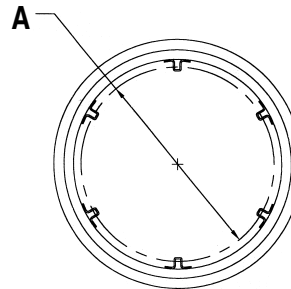

### 4 Clamp

Rim Size	Clamps	A Bolt Circle	Code	B Valve Side	C Opposite	Color	New Wold Number	Weight
7X24	4	20.5	RC724-4SM	2 1/8	4	SILVER	WNRC-240070-04KIS-040SM	31
8X24	4	20.25	RC824-4SM	1 5/8	5 5/8	SILVER	WNRC-240080-04GIS-056SM	33
9X24	4	20.25	RC924-4SM	2 1/4	6 1/8	SILVER	WNRC-240090-04GIS-061SM	35
10X24	4	20.25	RC1024-4SM	2 3/4	6 3/4	SILVER	WNRC-240100-04GIS-067SM	37
12X24	4	20.25	RC1224-4SM	3 3/4	7 3/4	SILVER	WNRC-240120-04GIS-047SM	51

### 6 Clamp

Rim Size	Clamps	A Bolt Circle	Code	B Valve Side	C Opposite	Color	New Wold Number	Weight
10X24	6	20.25	RC1024-6SM	6 1/2	2 3/4	SILVER	WNRC-240100-06KIR-027SM	39
12X24	6	20.25	RC1224-6SM	7 3/4	3 5/8	SILVER	WNRC-240120-06KIR-036SM	53
15X24	6	20.25	RC1524-6SM	3 5/8	10 3/4	SILVER	WNRC-240150-06KIS-107SM	59
9X28	6	24.25	RC928-6SM	6 1/8	2	SILVER	WNRC-280090-06RIS-020SM	40
10X28	6	24.25	RC1028-6SM	6 5/8	2 3/8	SILVER	WNRC-280100-06RIS-024SM	46
11X28	6	24.25	RC1128-6SM	7 1/8	3 1/4	SILVER	WNRC-280110-06RIS-032SM	53
12X28	6	24.25	RC1228-6SM	7 3/4	3 5/8	SILVER	WNRC-280120-06RIS-036SM	62
15X28	6	24.25	RC1528-6	9 1/4	5 1/8	SILVER	WNRC-280150-06RIS-051SM	78

### 6 Clamp Deep Well

Rim Size	Clamps	A Bolt Circle	Code	B DW Side	C Opposite	Color	New Wold Number	Weight
16X30DW	6	24.25	RC1630DW-6W	5 1/2	9 5/8	WHITE	WPRC-300160-06RIS-096FW	97

This rim is a Deep Well Rim and has a valve stem hole on each side.

### 8 Clamp Deep Well

Rim Size	Clamps	A Bolt Circle	Code	B DW Side	C Opposite	Color	New Wold Number	Weight
16X34	8	28.25	RC1634DW-8W	5 5/8	10	WHITE	WPRC-340160-08UIS3-100FW	110
11X38	8	32.25	RC1138DW-8W	5 1/4	5 1/4	WHITE	WPRC-380110-08WIS4-052FW	85
14X38	8	32.25	RC1438DW-8W	5 3/8	8 3/8	WHITE	WPRC-380140-08WIS4-084FW	106