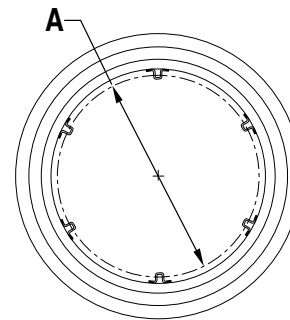

### 4 Clamp

Rim Size	Clamps	A Bolt Circle	Code	B Valve Side	C Opposite	Color	New Wold Number	Weight
7X24	4	20.5	RC724-4SM	2 1/8	4	SILVER	WNRC-240070-04KIS-040SM	31
8X24	4	20.25	RC824-4SM	1 5/8	5 5/8	SILVER	WNRC-240080-04GIS-056SM	33
9X24	4	20.25	RC924-4SM	2 1/4	6 1/8	SILVER	WNRC-240090-04GIS-061SM	35
10X24	4	20.25	RC1024-4SM	2 3/4	6 3/4	SILVER	WNRC-240100-04GIS-067SM	37
12X24	4	20.25	RC1224-4SM	3 3/4	7 3/4	SILVER	WNRC-240120-04GIS-047SM	51

### 6 Clamp

Rim Size	Clamps	A Bolt Circle	Code	B Valve Side	C Opposite	Color	New Wold Number	Weight
10X24	6	20.25	RC1024-6SM	6 1/2	2 3/4	SILVER	WNRC-240100-06KIR-027SM	39
12X24	6	20.25	RC1224-6SM	7 3/4	3 5/8	SILVER	WNRC-240120-06KIR-036SM	53
15X24	6	20.25	RC1524-6SM	3 5/8	10 3/4	SILVER	WNRC-240150-06KIS-107SM	59
9X28	6	24.25	RC928-6SM	6 1/8	2	SILVER	WNRC-280090-06RIS-020SM	40
10X28	6	24.25	RC1028-6SM	6 5/8	2 3/8	SILVER	WNRC-280100-06RIS-024SM	46
11X28	6	24.25	RC1128-6SM	7 1/8	3 1/4	SILVER	WNRC-280110-06RIS-032SM	53
12X28	6	24.25	RC1228-6SM	7 3/4	3 5/8	SILVER	WNRC-280120-06RIS-036SM	62
15X28	6	24.25	RC1528-6	9 1/4	5 1/8	SILVER	WNRC-280150-06RIS-051SM	78

### 6 Clamp Deep Well

Rim Size	Clamps	A Bolt Circle	Code	B DW Side	C Opposite	Color	New Wold Number	Weight
16X30DW	6	24.25	RC1630DW-6W	5 1/2	9 5/8	WHITE	WPRC-300160-06RIS-096FW	97

This rim is a Deep Well Rim and has a valve stem hole on each side.

## Rim & Clamp

**3 Clamp  
C Farmall**

Rim Size	Clamps	A Bolt Circle	Code	B Valve Side	C Opposite	Color	New Wold Number	Weight	
3X15	3	11.25	RC315-3SM	5/8	3	SILVER	WNRC-150030-03BEF-030SM		

**6 Clamp  
C Farmall**